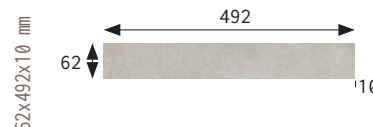

Los colores son indicativos. Colors are just indicative.

Capri Beige multiformato

Capri Rojo 33x33

Bases Tiles

BASE 6x33 TILE 6x33*

Beige	Cod. 905068	·MC560·
Hueso	Cod. 905069	·MC560·
Gris	Cod. 905070	·MC560·
Carbón	Cod. 905071	·MC560·
Rojo	Cod. 905648	·MC560·
Chocolate	Cod. 905141	·MC560·

*Se obtiene a partir de base de 12x33 premarcada.
*It is obtained from 12x33 premarked tile.

BASE 6x50 TILE 6x50

Beige	Cod. 905123	·MC570·
Hueso	Cod. 905124	·MC570·
Gris	Cod. 905125	·MC570·
Carbón	Cod. 905126	·MC570·
Rojo	Cod. 905784	·MC570·
Chocolate	Cod. 905783	·MC570·