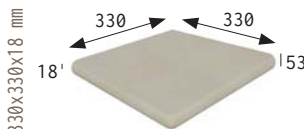

ESQUINA REDONDEADA ROUNDED STAIR-TREAD CORNER

Beige	Cod. 905096	·PZ555·
Hueso	Cod. 905097	·PZ555·
Gris	Cod. 905098	·PZ555·
Carbón	Cod. 905099	·PZ555·
Rojo	Cod. 905655	·PZ555·
Chocolate	Cod. 905148	·PZ555·