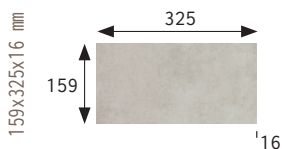

Los colores son indicativos. Colors are just indicative.

Capri Beige multiformato

Capri Rojo 33x33

Bases Tiles

BASE 6x33 TILE 6x33*

Beige	Cod. 905068	·MC560·
Hueso	Cod. 905069	·MC560·
Gris	Cod. 905070	·MC560·
Carbón	Cod. 905071	·MC560·
Rojo	Cod. 905648	·MC560·
Chocolate	Cod. 905141	·MC560·

*Se obtiene a partir de base de 12x33 premarcada.
*It is obtained from 12x33 premarked tile.

BASE 6x50 TILE 6x50

Beige	Cod. 905123	·MC570·
Hueso	Cod. 905124	·MC570·
Gris	Cod. 905125	·MC570·
Carbón	Cod. 905126	·MC570·
Rojo	Cod. 905784	·MC570·
Chocolate	Cod. 905783	·MC570·

*Se obtiene a partir de base de 12x50 premarcada.
*It is obtained from 12x50 premarked tile.

BASE 16x33 TILE 16x33

Beige	Cod. 905072	·MC510·
Hueso	Cod. 905073	·MC510·
Gris	Cod. 905074	·MC510·
Carbón	Cod. 905075	·MC510·
Rojo	Cod. 905649	·MC510·
Chocolate	Cod. 905142	·MC510·