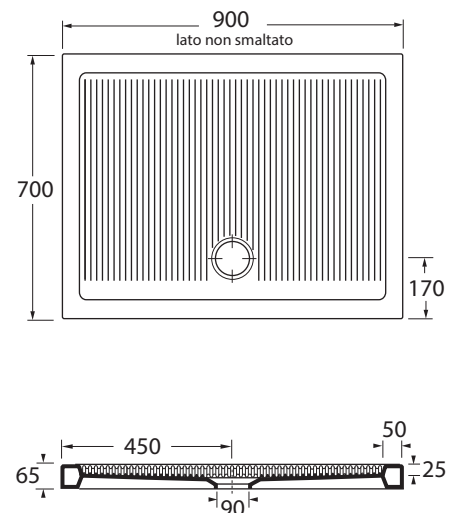

PFPD09007065

piatti doccia/shower tray

codice
code

Piatto doccia Ferdy 90 X 70.
Ferdy cm 90 X 70 shower tray.

bianco lucido/shiny white

PFPD09007065BI

CM 70x90xh6,5

scatole/box 1 - plt 16

kg 32

scala/ scale 1:20 dimensioni/dimensions in mm

TECHNICAL SHEET n°: 01	DESIGNER: OFFICINA AZZURRA	CODE: PFPD09007065	Azzurra sanitari in ceramica S.p.a. via Civita Castellana snc 01030 Castel S.Elia (VT) - ITALY Tel.+39.0761 518155 Fax.+39.0761 514560		
SHEET FORMAT: A4	ISO	REVISION: 01	SCALE: 1:20	DATE: 31/08/2018	
REGULATIONS: CE EN 14527 / EN33 / Dop-14527 *					
All the measurements respect the tolerances provided by the "AZZURRA QUALITY GUIDELINES".					