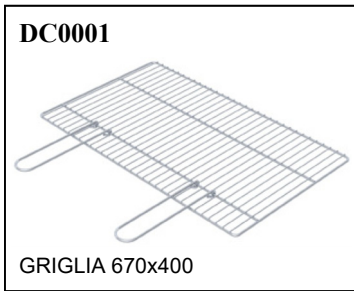

COMPONENTS INCLUDED/COMPONENTI INCLUSI:

Details Envelope/Dettaglio imballo: