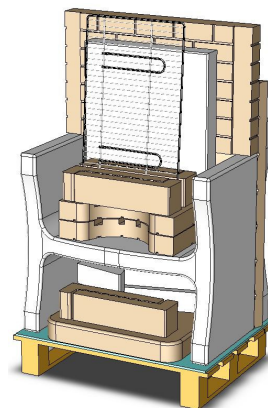

Net Weight/Peso Netto: **452** Kg

Gross Weight/Peso Lordo: **461** Kg

Envelope/Imballo: **820x600x1450** mm

Pallet: **820x600** mm

Versions/Versioni Montate:

B BIANCO Code: ...B - EAN: ...
Dim.: ... - Pall.: ...

N NATURALE Code: 250683N - EAN: 8023034045566
Dim.: 1600x720x1765 - Pall.: 1600x600

Details Envelope/Dettaglio imballo:

COMPONENTS INCLUDED/COMPONENTI INCLUSI:

EXPLODED VIEW/ESPLOSO:

FRONT VIEW - SIDE VIEW / VISTA FRONTE, LATO: