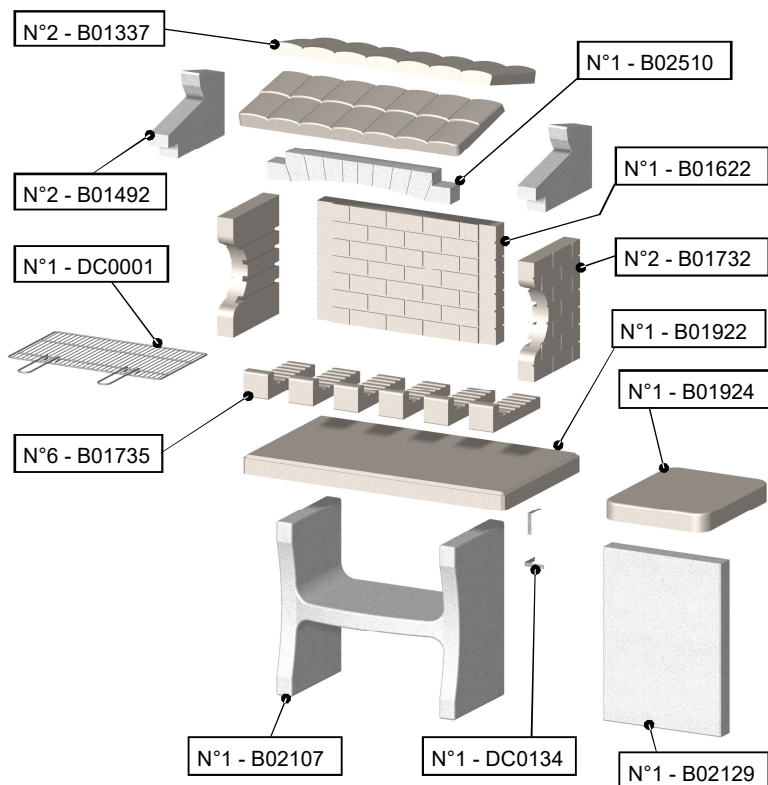

Net Weight/Peso Netto: **452** Kg

Gross Weight/Peso Lordo: **461** Kg

Envelope/Imballo: **820x600x1450** mm

Pallet: **820x600** mm

Versions/Versioni Montate:

B BIANCO Code: ...B - EAN: ...
Dim.: ... - Pall.: ...

N NATURALE Code: 250683N - EAN: 8023034045566
Dim.: 1600x720x1765 - Pall.: 1600x600

Details Envelope/Dettaglio imballo:

COMPONENTS INCLUDED/COMPONENTI INCLUSI:

EXPLODED VIEW/ESPLOSO:

FRONT VIEW - SIDE VIEW / VISTA FRONTE, LATO: