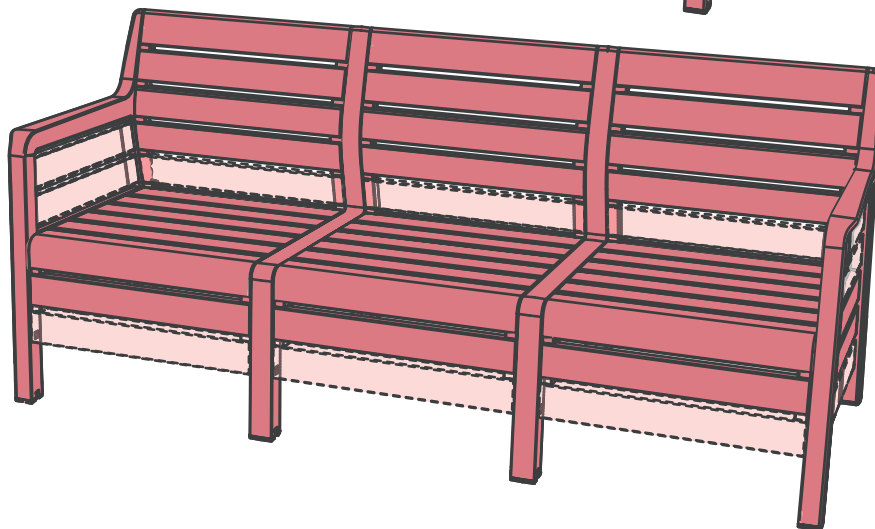

## CHAIR & SOFA

"REZOLITH CHAIR & SOFA" V0.2 / 570431

**ALLIBERT** 

Ericssonstraat 17 | 5121 MK Rijen | The Netherlands | [WWW.ALLIBERT-OUTDOOR.COM](http://WWW.ALLIBERT-OUTDOOR.COM)

NEN 581

442142

442142.442142